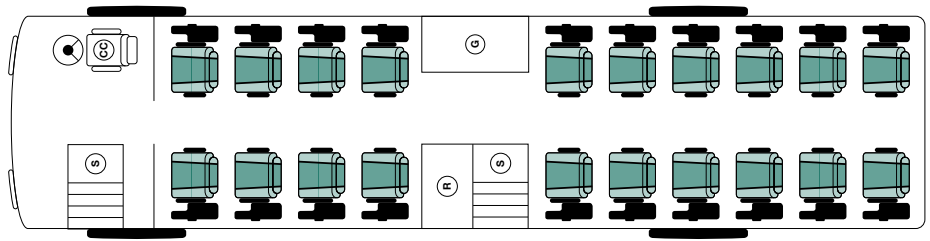

GO NZ!

3 Ways to Travel

Ultimate **Small Group** Touring

BUSINESS CLASS

20 SEAT COACH: 1+1 SEATING

Signature **Mid-Size Group** Touring

NEW
STYLE

PREMIUM ECONOMY

32 SEAT COACH: 2+1 SEATING

Classic **Escorted Group** Touring

CLASSIC TOURING

48 SEAT COACH: 2+2 SEATING