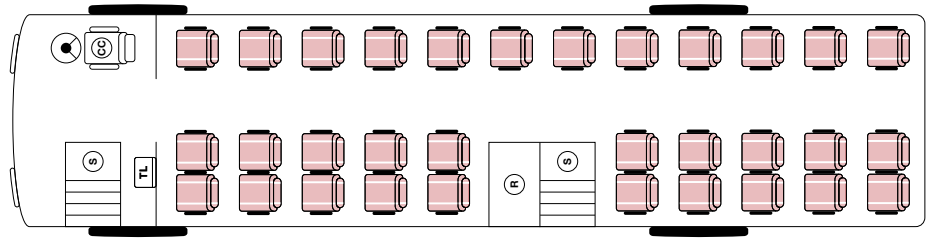

GO NZ!

3 Ways to Travel

Ultimate **Small Group** Touring

BUSINESS CLASS

20 SEAT COACH: 1+1 SEATING

Signature **Mid-Size Group** Touring

NEW
STYLE

PREMIUM ECONOMY

32 SEAT COACH: 2+1 SEATING

Classic **Escorted Group** Touring

CLASSIC TOURING

48 SEAT COACH: 2+2 SEATING